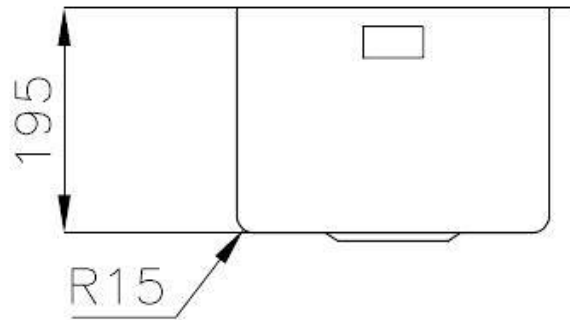

Drainer No

---

Width 31 cm

---

Bowl dimension 270x400mm

---

Number of bowls 1 bowl

---

---

**Small radius** Bowls with squared shapes with a modern design and an increased capacity, for a minimal aesthetics connected with an extreme practicality.

---

## TECHNICAL DATA

Cut out size  
Dimensioni per foratura top