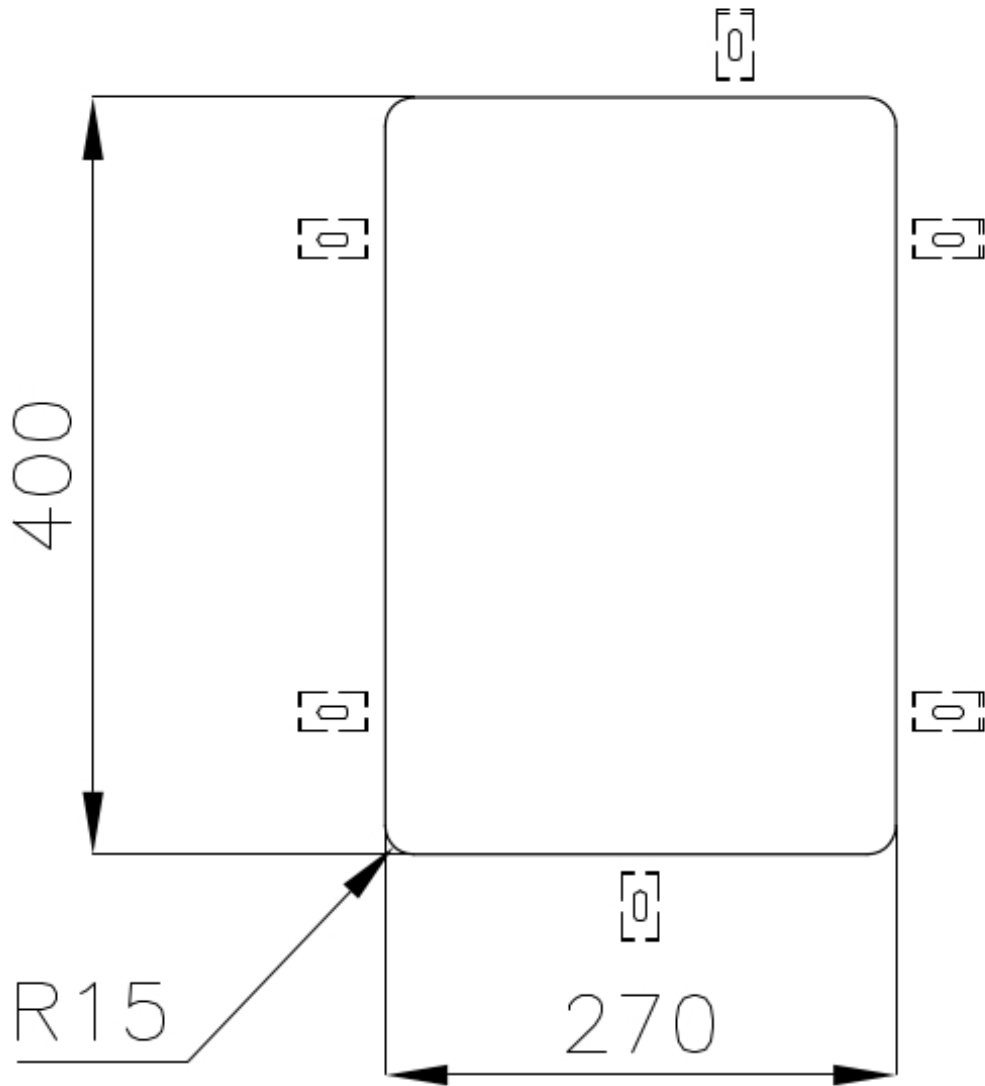

### DETAILS

Edge/Installation Type	Undermount
Finish	Foster brushed
Material	AISI 304 stainless steel
Texture	Foster brushed
Base	40 cm
Dimensions	310x440 mm
Standard fittings	Fixing hooks, gasket, drain, overflow and siphon, boxed packing
Mixer holes	No standard holes
Built-in hole	View technical data sheet

Drainer No

---

Width 31 cm

---

Bowl dimension 270x400mm

---

Number of bowls 1 bowl

---

## TECHNICAL DATA

Cut out size  
Dimensioni per foratura top