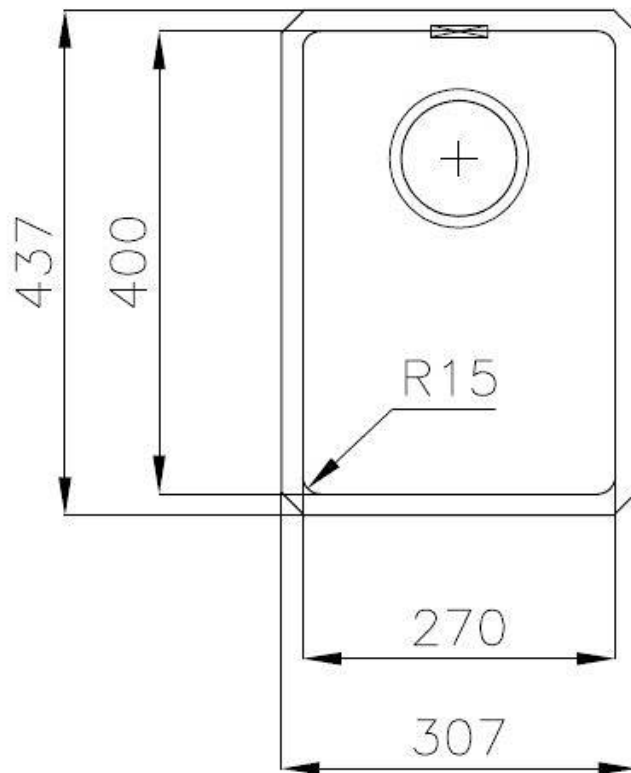

### DETAILS

Edge/Installation Type	Undermount
Finish	Foster brushed
Material	AISI 304 stainless steel
Texture	Foster brushed
Base	40 cm
Dimensions	310x440 mm
Standard fittings	Fixing hooks, gasket, drain, overflow and siphon, boxed packing
Mixer holes	No standard holes
Built-in hole	View technical data sheet

Drainer No

---

Width 31 cm

---

Bowl dimension 270x400mm

---

Number of bowls 1 bowl

---

## FEATURES

**Basket 3,5" waste fitting** The drain is equipped with a large 3.5" drain, with the practical basket cap that prevents the discharge of solid parts.

---

**High thickness** 1mm thick steel. A significant thickness, which guarantees the maximum sturdiness and durability.

## TECHNICAL DATA

Cut out size  
Dimensioni per foratura top